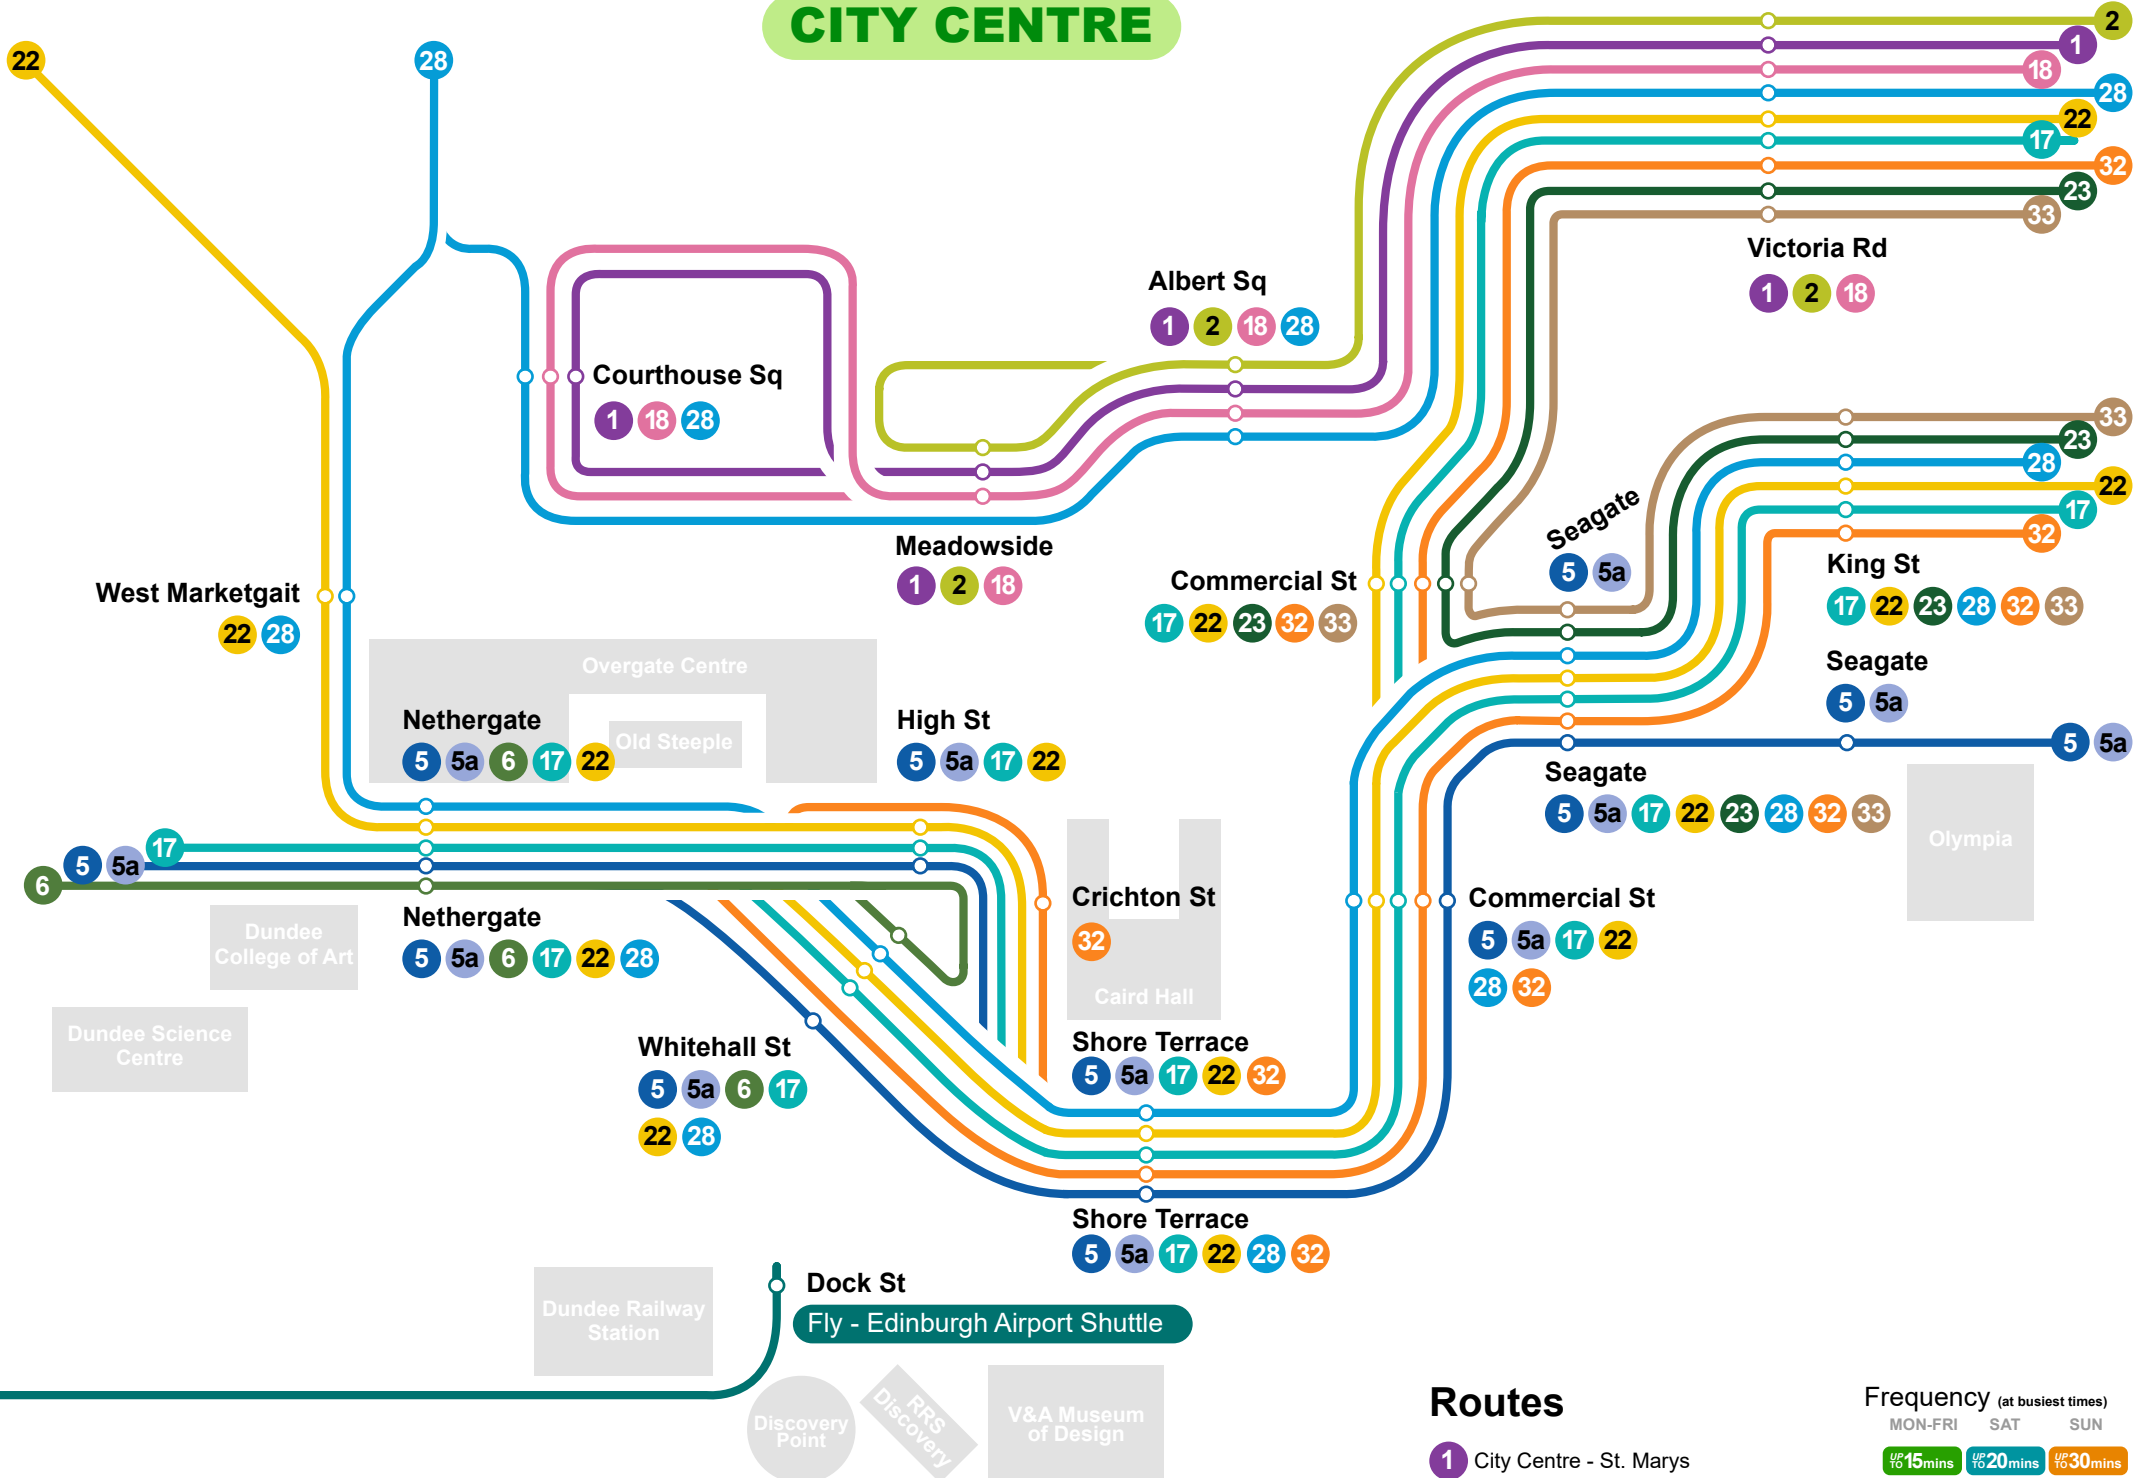

CITY CENTRE

Routes

Route	Frequency (at busiest times)		
	MON-FRI	SAT	SUN
1 City Centre - St. Marys	UP TO 15mins	UP TO 20mins	UP TO 30mins
2 City Centre - Kingsway Retail Park	Hourly	None	None
5 5a Ninewells H - City Centre - Barnhill	UP TO 15mins	UP TO 15mins	UP TO 30mins
6 City Centre - Ninewells H	Hourly	None	None
10 Ninewells H - Broughty Ferry	UP TO 30mins	UP TO 30mins	Hourly
17 Ninewells H - City Centre - Whitfield	UP TO 15mins	UP TO 20mins	UP TO 30mins
18 City Centre - Claverhouse	UP TO 15mins	UP TO 20mins	UP TO 30mins
22 Ninewells H - City Centre - Craigowl	UP TO 15mins	UP TO 20mins	UP TO 30mins
23 City Centre - Woodside	UP TO 30mins	None	None
28 Myre Kirk - City Centre - Douglas	UP TO 15mins	UP TO 20mins	UP TO 30mins
32 City Centre - Fintry	UP TO 30mins	UP TO 40mins	Hourly
33 City Centre - Whitfield	UP TO 30mins	UP TO 40mins	Hourly

River Tay

DUNDEE BUS ROUTES

Legend

- Route
- Stop
- Terminus

Tay Road Bridge